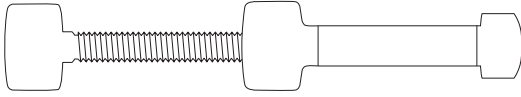

ORDER DETAILS

SYRINGES

Syringe Refill - 4g

8560012

COMPLETS

Compleat Refill - 20x 0.25g = 5g total

8565012

» I have been using Aura Bulk Fill for three years now. The resin comes out smooth with no pull back and cures extremely strong. The polish is amazing and my posterior composites have never been better. The characteristics are ideal for any restoration, primary or permanent teeth. I have recommended this product to many associates and I plan to continue using the Aura Bulk Fill as my go to composite. «

DR LIEL GRINBAUM DMD