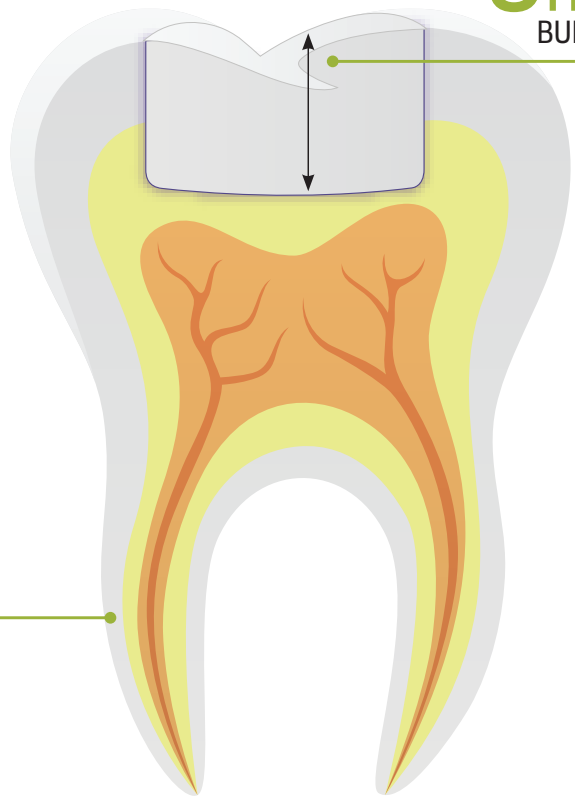

FILL, PACK AND GO

one bulk fill
placement up
to 5mm

+

20sec
LED LIGHT CURE

5mm
BULK FILL

ACHIEVABLE AESTHETICS

CASE STUDIES

DR BOB LOWE [USA]

HIGH COMPRESSIVE STRENGTH*

Aura Bulk Fill resists the high forces of compression in the mouth.

2.21%

115MPa

375MPa

*SDI internal data

INDICATIONS

Posterior restorations