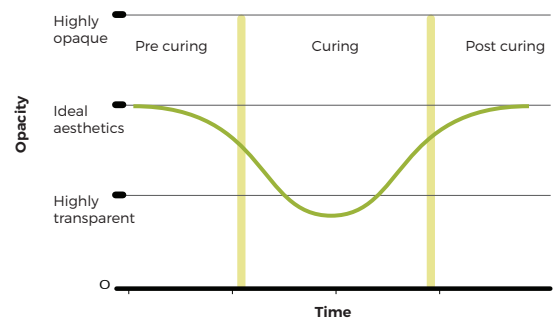

Core buildup

Splinting

Sandwich technique with glass ionomer

DEPTH OF CURE

The opacity of Aura Bulk Fill is a function of the difference in the refractive index of its two components, the filler and the resin.

The curing process alters the refractive index of the resin marginally, to match the refractive index of the filler. This lowers the opacity temporarily, allowing deeper light penetration for a high depth of cure. Upon curing, the indices move apart again to arrive at the ideal opacity for Aura Bulk Fill's brilliant chameleon-like finish.